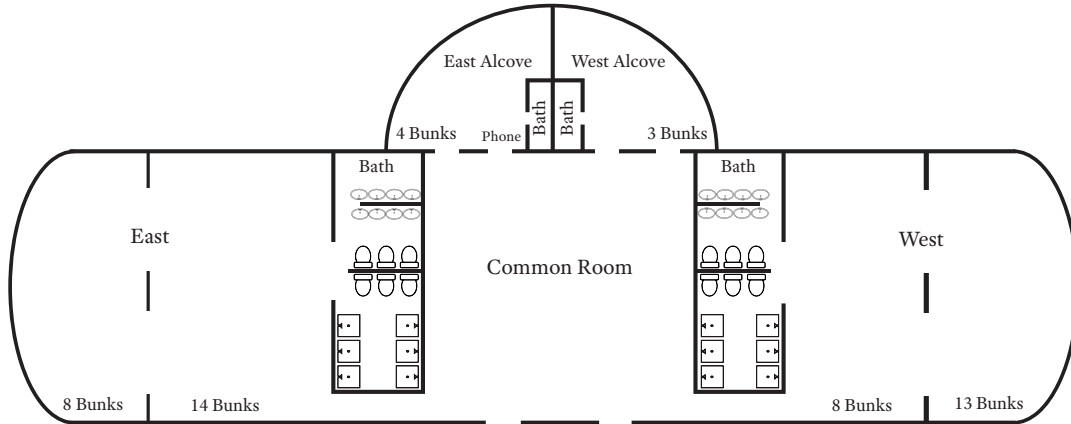

Loma Linda

Upper

Guests: 100

Upper Loma Linda is the largest dormitory at Mo-Ranch. Accommodating 100 guests, it features a lounge/meeting room. Ample rest room facilities are provided. All linens are provided in rooms. We provide towels for swimming in the river (in the shade shelter between the slide and rope swing) and at the pool (in the shade near the deep end). Please leave your pets at home, as pets are not permitted at Mo-Ranch.

Check In Time: 4:00 pm

Check Out Time: Noon

Group: _____ Please print guest's names within the appropriate room and fax to (830) 238-4202

ULL East			ULL West		
701.	16.	31.	1.	16.	31.
702.	17.	32.	2.	17.	32.
703.	18.	33.	3.	18.	33.
704.	19.	34.	4.	19.	34.
705.	20.	35.	5.	20.	35.
706.	21.	36.	6.	21.	36.
707.	22.	37.	7.	22.	37.
708.	23.	38.	8.	23.	38.
709.	24.	39.	9.	24.	39.
710.	25.	40.	10.	25.	40.
711.	26.	41.	11.	26.	41.
712.	27.	42.	12.	27.	42.
713.	28.	43.	13.	28.	
714.	29.	44.	14.	29.	
715.	30.		15.	30.	
ULL East Alcove			ULL West Alcove		
1.	4.	7.	1.	4.	
2.	5.	8.	2.	5.	
3.	6.		3.	6.	