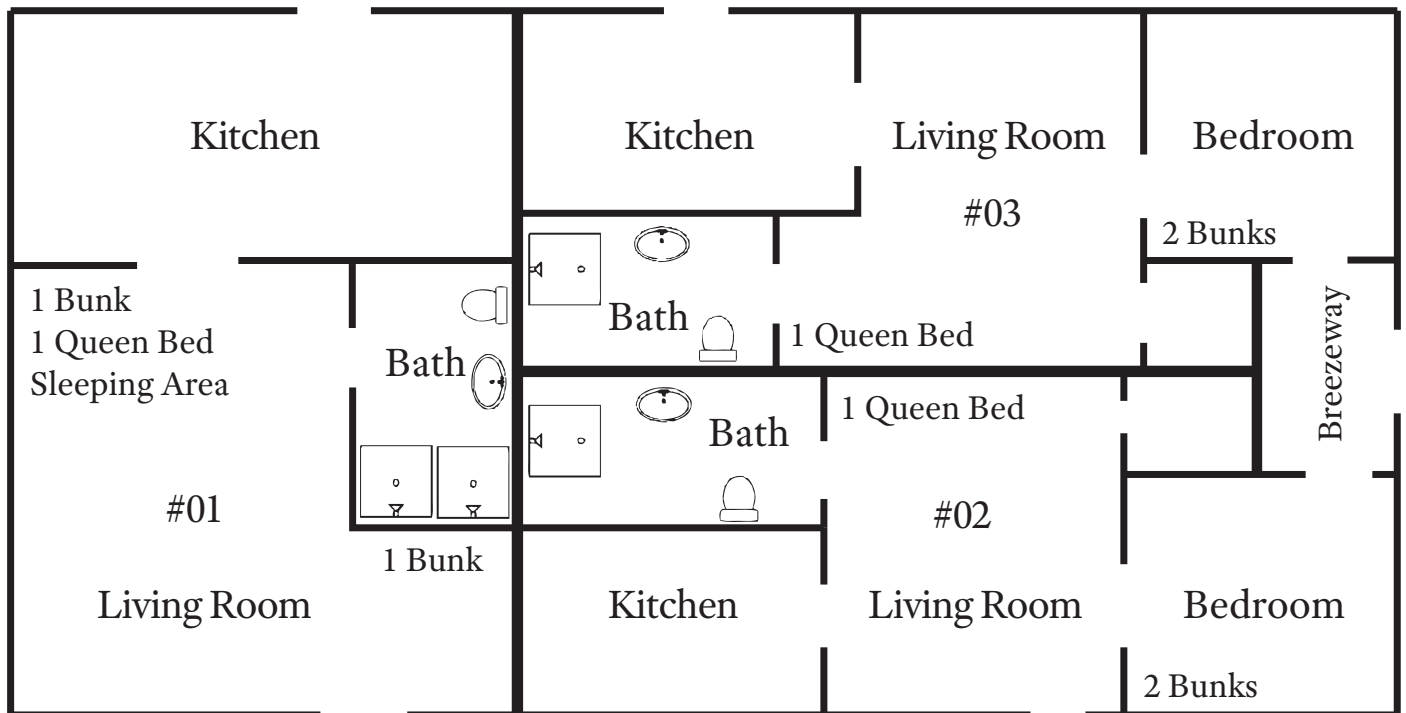

Triplex Apartments

Check In Time: 4:00 pm
 Check Out Time: Noon

Guests: 6 per apartment

Three fully-furnished separate apartments—each features one bedroom, private bath and living area. Kitchens include basic cooking and eating utensils, stove, refrigerator, coffee maker and microwave.

Triplex Apartments may be rented as an entire unit or individually. *All linens are provided in rooms. We provide towels for swimming in the river (in the shade shelter between the slide and rope swing) and at the pool (in the shade near the deep end). Please leave your pets at home, as pets are not permitted at Mo-Ranch.*